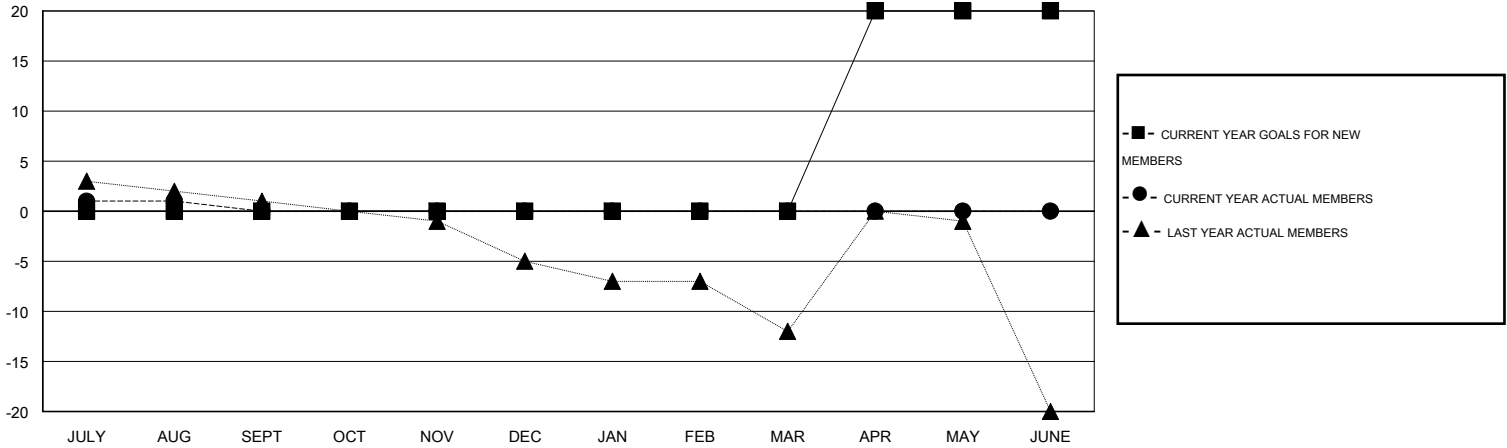

MONTHLY MEMBERSHIP PROGRESS REPORT

District 123

Results as of: 9/30/2016

GMT: MIKLOS HORVATH

LOCATION RUSSIAN FEDERATION

GMT CA 4

Clubs					Members				
RESULTS FOR 2016-2017					RESULTS FOR 2016-2017				
QUARTER	NEW CLUB GOAL	NEW CLUBS	DROPPED CLUBS	NET GAIN/LOSS	QUARTER	NEW MEMBER GOAL	CHARTER AND NEW MEMBERS ADDED	DROPPED MEMBERS	NET GAIN/LOSS
JULY/AUG/SEPT	0	0	0	0	JULY/AUG/SEPT	0	5	5	0
OCT/NOV/DEC	0	0	0	0	OCT/NOV/DEC	0	0	0	0
JAN/FEB/MAR	0	0	0	0	JAN/FEB/MAR	0	0	0	0
APR/MAY/JUNE	1	0	0	0	APR/MAY/JUNE	20	0	0	0

GOALS AND ACTUAL NEW CLUBS CUMULATIVE

GOALS AND ACTUAL MEMBERS CUMULATIVE

DROPPED CLUBS: 0	3 CLUBS OF 21 ADDED 1 OR MORE NEW MEMBERS	<u>GENDER DISTRIBUTION</u>	
<u>DROPPED MEMBERS</u>		MALE	125 (55.80%)
DECEASED	1	FEMALE	99 (44.20%)
CLUB CANCELLED	0	FAMILY UNIT MEMBERS 17 HEAD OF HOUSEHOLD 7 NON-HEAD OF HOUSEHOLD 10	
OTHER	4		
TOTAL	5		
CLICK HERE FOR HEALTH ASSESSMENT DATA			